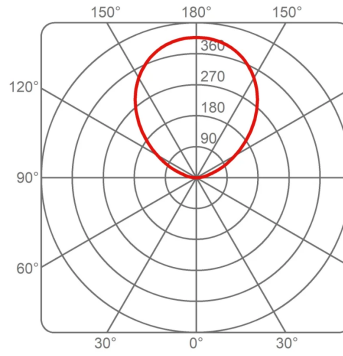

Available on request with dynamic white LED.

Family	Circular Slim
Typology	Pendant
Utilisation	Indoor

Dimensions

Height	2,5 cm
Diameter	65 cm
Weight	2.7 Kg

Materials

Structure	aluminium	Diffuser	methacrylate
Canopy	aluminium		

Certifications

Photometric curves

2004/SL/95/DIM/L/1/BI CIRCULAR SLIM 84W 3000K LED

Imax 401 cd/klm

2004/SL/65/DIM/L/1/BI CIRCULAR SLIM 54W 3000K LED

Imax 407 cd/klm

2004/SL/125/DIM/L/1/BI CIRCULAR SLIM 124W 3000K LED

Imax 395 cd/klm

Colour variant code

2004/SL/65/DIM/L/1/BI

White

2004/SL/65/DIM/L/1/AU

Pearl Gold

Gallery