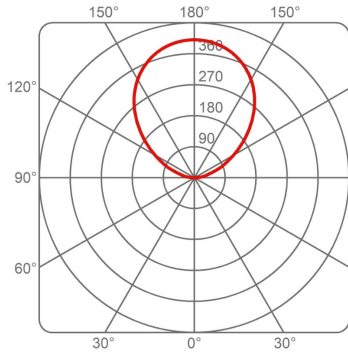

Circular Slim

Ø 65 cm

Emiliana Martinelli

colors

Typology Pendant
Utilisation Indoor

230V 50 W 6424 lm

indirect light

Hanging lamp, indirect light, painted aluminium. Electronic dimmable Push/Dali driver inside in the canopy. Available in three sizes.

Available on request with dynamic white LED.

Family	Circular Slim
Typology	Pendant
Utilisation	Indoor

Dimensions

Height	2,5 cm
Diameter	65 cm
Weight	2.7 Kg

Materials

Structure	aluminium	Diffuser	methacrylate
Canopy	aluminium		

Certifications

Photometric curves

2004/SL/95/DIM/L/1/BI CIRCULAR SLIM 84W 3000K LED

Imax 401 cd/klm

2004/SL/65/DIM/L/1/BI CIRCULAR SLIM 54W 3000K LED

Imax 407 cd/klm

2004/SL/125/DIM/L/1/BI CIRCULAR SLIM 124W 3000K LED