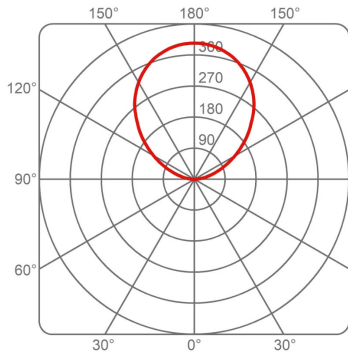

Available on request with dynamic white LED.

Family	Circular Slim
Typology	Pendant
Utilisation	Indoor

Dimensions

Height	2,5 cm
Diameter	65 cm
Weight	2.7 Kg

Materials

Structure	aluminium	Diffuser	methacrylate
Canopy	aluminium		

Certifications

Photometric curves

2004/SL/95/DIM/L/1/BI CIRCULAR SLIM 84W 3000K LED

Imax 401 cd/klm

2004/SL/65/DIM/L/1/BI CIRCULAR SLIM 54W 3000K LED

Imax 407 cd/klm

2004/SL/125/DIM/L/1/BI CIRCULAR SLIM 124W 3000K LED

Imax 395 cd/klm

Colour variant code

2004/SL/65/DIM/L/1/BI

White

2004/SL/65/DIM/L/1/AU

Pearl Gold

Gallery